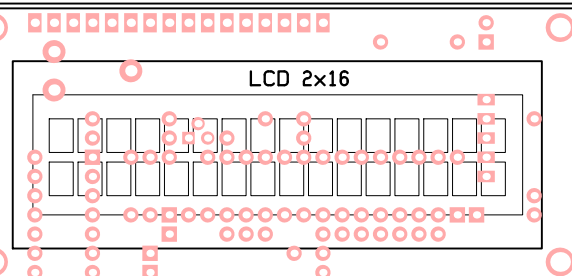

HIGH 250K-B

CRUNCH MASTER 250K-A

Tubestrip

3 channel tube preamp

GAIN LEAD 0,5M

Lead

FAT 50K-B

BASS 1M-A

MID 25K-B

HIGH 250K-B

LEAD MASTER 250K-A

LCD 2x16

OUT

RETURN

SEND