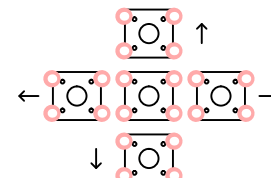

HIGH 250K-B

CRUNCH MASTER 250K-A

Tubestrip

3 channel tube preamp

GAIN LEAD 0,5M

Lead

FAT 50K-B

BASS 1M-A

MID 25K-B

HIGH 250K-B

LEAD MASTER 250K-A

LCD 2x16

OUT

RETURN

SEND